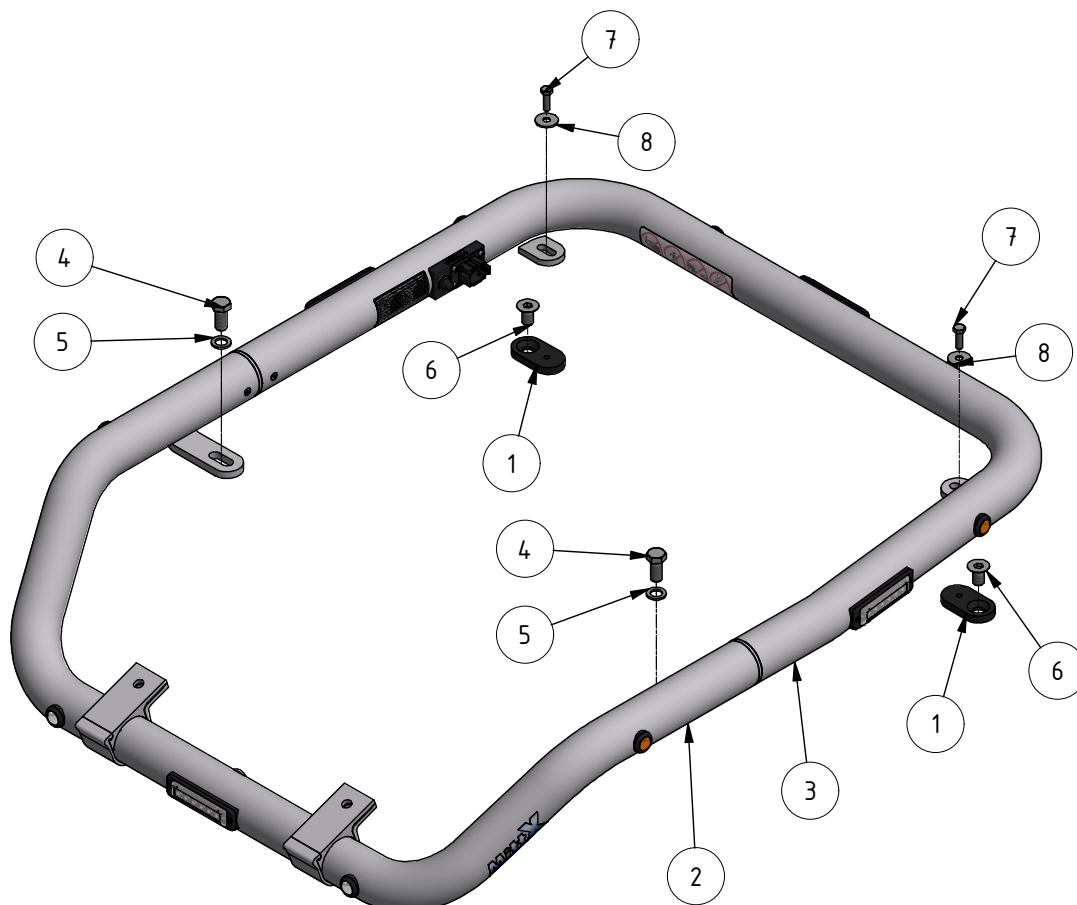

Anslutningskontakt DT06-08SA (Arbetsbelysning)

1. Blixtljus (+)
2. Blixtljus (-)
3. Blixtljusmönsterändring (+ impuls, behöver ej anslutas)
4. Positionslys (+)
5. Positionslys (-)
6. Arbetslys fram (+)
7. Arbetslys fram (-)
8. Ej ansluten

Pos	Artikelnummer	Benämning	Ant
1	700037	Bracket	2
2	104044-20	Rörbåge (svetsad)	1
3	104043-20	Rörbåge (svetsad)	1
4	40028	Skruv M6S M14x25 FZB	2
5	404020	Bricka 14x28x2 FZB	2
6	40336	Skruv MF6S M14x25	2
7	40007	Skruv M6S M8x25 FZB Helgängad	2
8	404140	Bricka SRKB 9x28x2 FZB	2