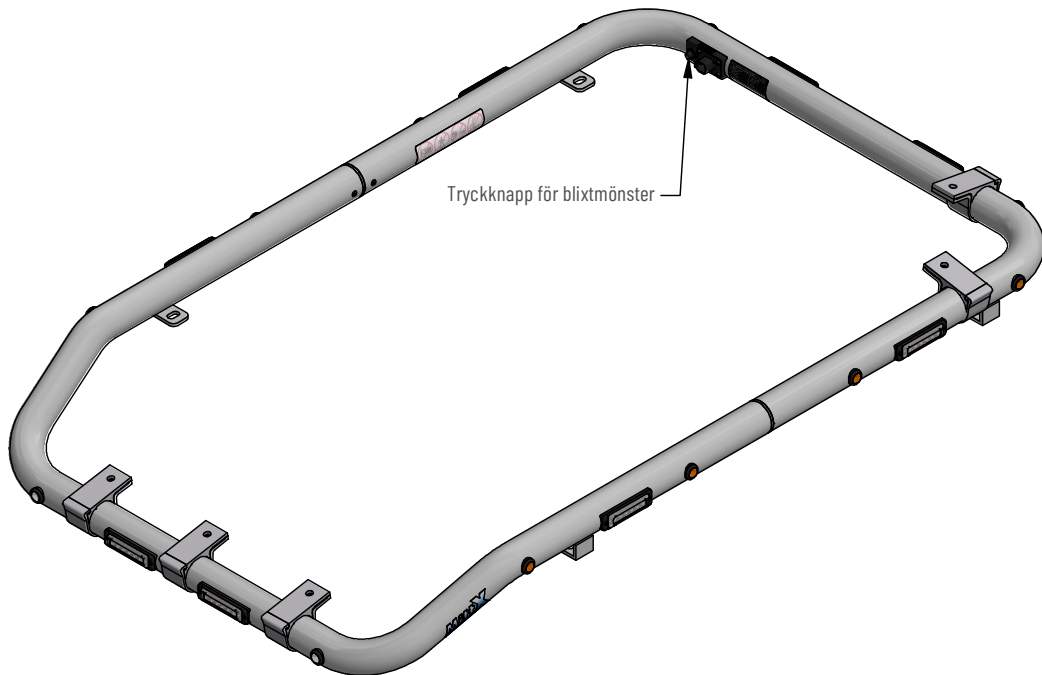

Anslutningskontakt **DT06-06SA**

1. Blixtljus (+)
2. Blixtljus (-)
3. Blixtljusmönsterändring (+ impuls, behöver ej anslutas)
4. Positionslys (+)
5. Positionslys (-)
6. Ej ansluten